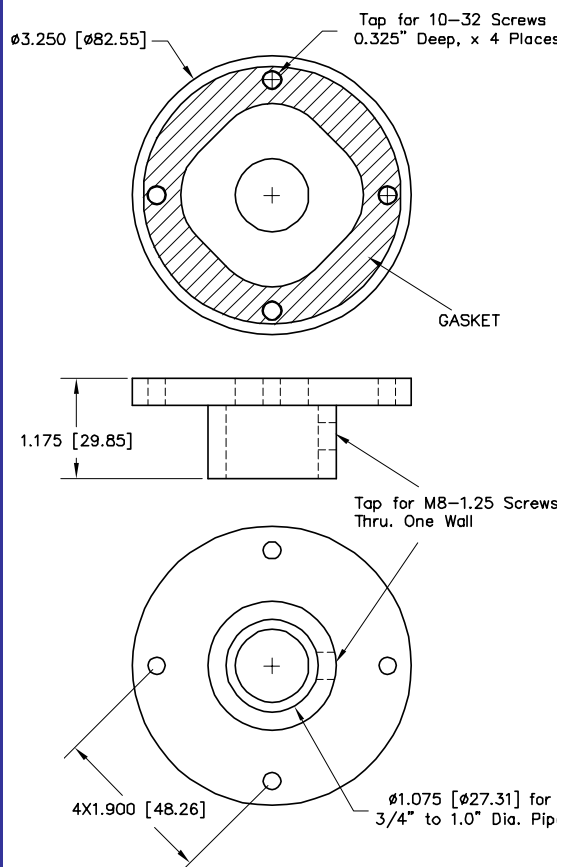

Antenna Mount Model MTR-1

General Description

Model MTR-1 is a mount designed for the antennas SAF5350C and SAF2040-B.

NOTE: All dimensions are in inches [mm]